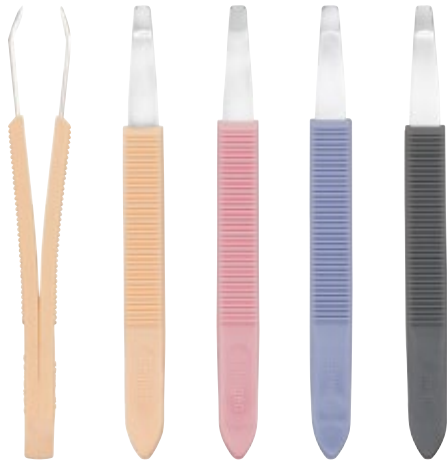

Solingen

1061/A ●●●●●
Länge/Length ca. 8,5 cm
farbig sortiert · assorted colours

PRO
FESSIONAL